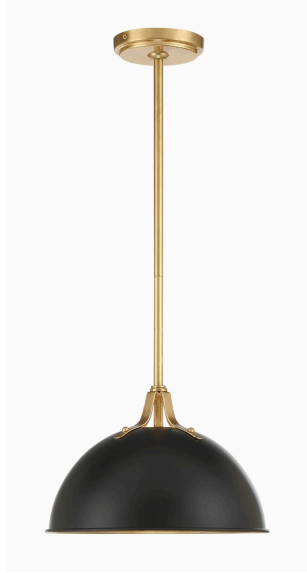

Sotique 12" One Light Pendant, Matte Black / Antique Gold

Product Details

Family:	Sotique
Finish:	Matte Black / Antique Gold
Shade:	
Crystal:	
Material:	Steel
Safety Listing:	UL, CUL, CSA
Safety Rating:	Damp
Energy Star:	
Energy Efficient:	
ADA:	
Dark Sky:	
Title 20:	Yes
Title 24:	
LED:	

Measurements

Width / Diameter (in):	12.00
Height (in):	8.00
Length (in):	12.00
Weight (lbs.):	3.00
Extension (in):	
Chain:	
Wire:	72"
Rod:	(1) 6" + (3) 12"
Top to Outlet (in):	
Mounting Height (in):	
Canopy:	5"W x 1"H