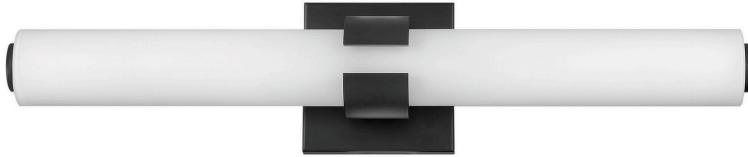

Plinth 23" Medium LED Vanity, Black

Job/Location: _____

Quantity: _____

Notes: _____

Shipping

Carton Width: 7.50
 Carton Height: 10.50
 Carton Length: 26.50
 Carton Weight: 5.00

Product Details

| | |
|-------------------|--------------|
| Family: | Plinth |
| Finish: | Black |
| Shade: | Etched White |
| Crystal: | |
| Material: | Steel |
| Safety Listing: | C-US |
| Safety Rating: | Damp |
| Energy Star: | |
| Energy Efficient: | |
| ADA: | Yes |
| Dark Sky: | |
| Title 20: | |
| Title 24: | Yes |
| LED: | Yes |

Measurements

| | |
|------------------------|-------------|
| Width / Diameter (in): | 23.25 |
| Height (in): | 4.75 |
| Length (in): | 3.75 |
| Weight (lbs.): | 3.00 |
| Extension (in): | 3.75 |
| Chain: | |
| Wire: | |
| Rod: | |
| Top to Outlet (in): | 2.50 |
| Mounting Height (in): | |
| Canopy: | 4.75"x4.75" |

Lamping

| | |
|---------------------|------------|
| Voltage: | 120.00 |
| Bulbs Included: | Yes |
| Number of Bulbs: | |
| Max Wattage: | 36.00 |
| Bulb Type: | |
| Bulb Base: | Integrated |
| Light Source: | LED |
| Light Output: | 2900.00 |
| Delivered Lumens: | |
| Color Temperature: | 3000 |
| CRI: | 93 |
| Dimmable: | Yes |
| Beam Spread: | |
| Rated Average Life: | 30000 |