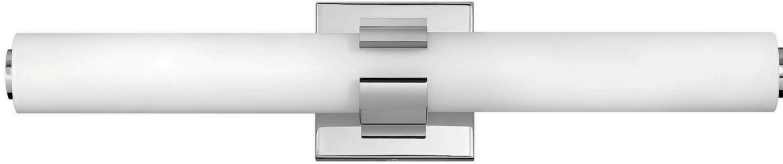

## Plinth 23" Medium LED Vanity, Chrome

Job/Location: \_\_\_\_\_  
 Quantity: \_\_\_\_\_  
 Notes: \_\_\_\_\_

### Product Details

Family: Plinth  
 Finish: Chrome  
 Shade: Etched White  
 Crystal:  
 Material: Steel  
 Safety Listing: C-US  
 Safety Rating: Damp  
 Energy Star:  
 Energy Efficient:  
 ADA: Yes  
 Dark Sky:  
 Title 20:  
 Title 24: Yes  
 LED: Yes

### Measurements

Width / Diameter (in): 22.75  
 Height (in): 4.75  
 Length (in): 3.75  
 Weight (lbs.): 3.00  
 Extension (in): 3.75  
 Chain:  
 Wire:  
 Rod:  
 Top to Outlet (in): 2.50  
 Mounting Height (in):  
 Canopy: 4.75"x4.75"

### Lamping

Voltage: 120.00  
 Bulbs Included: Yes  
 Number of Bulbs:  
 Max Wattage: 36.00  
 Bulb Type:  
 Bulb Base: Integrated  
 Light Source: LED  
 Light Output: 2900.00  
 Delivered Lumens:  
 Color Temperature: 3000  
 CRI: 93  
 Dimmable: Yes  
 Beam Spread:  
 Rated Average Life: 30000