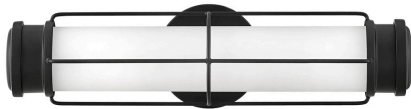

## Caliber 17" Medium LED Sconce, Black

### Product Details

Family:	Caliber
Finish:	Black
Shade:	Etched Opal
Crystal:	
Material:	Steel
Safety Listing:	C-US
Safety Rating:	Damp
Energy Star:	
Energy Efficient:	
ADA:	
Dark Sky:	
Title 20:	
Title 24:	Yes
LED:	Yes

### Measurements

Width / Diameter (in):	17.0
Height (in):	4.50
Length (in):	5.25
Weight (lbs.):	1.43
Extension (in):	5.25
Chain:	
Wire:	
Rod:	
Top to Outlet (in):	2.25
Mounting Height (in):	
Canopy:	4.5"x4.5"

### Lamping

Voltage:	120.00
Bulbs Included:	Yes
Number of Bulbs:	
Max Wattage:	16.00
Bulb Type:	LED
Bulb Base:	Integrated
Light Source:	LED
Light Output:	1400.00
Delivered Lumens:	
Color Temperature:	3000
CRI:	95
Dimmable:	Yes
Beam Spread:	
Rated Average Life:	50000