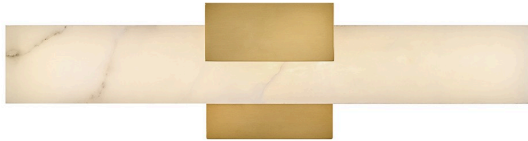

Bistro 20" Medium LED Vanity, Heritage Brass

Product Details

Family:	Bistro
Finish:	Heritage Brass
Shade:	Alabaster
Crystal:	
Material:	Steel
Safety Listing:	C-US
Safety Rating:	Damp
Energy Star:	
Energy Efficient:	
ADA:	Yes
Dark Sky:	
Title 20:	
Title 24:	Yes
LED:	Yes

Measurements

Width / Diameter (in):	19.75
Height (in):	5.25
Length (in):	3.50
Weight (lbs.):	5.80
Extension (in):	3.50
Chain:	
Wire:	
Rod:	
Top to Outlet (in):	9.75
Mounting Height (in):	
Canopy:	4.75"x5.25"