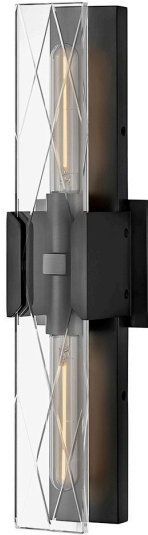

Gilded 5" Two Lights Large Sconce, Black Oxide

**Product Details**

Family:	Gilded
Finish:	Black Oxide
Shade:	Clear Crystal
Crystal:	
Material:	Steel
Safety Listing:	C-US
Safety Rating:	Damp
Energy Star:	
Energy Efficient:	
ADA:	Yes
Dark Sky:	
Title 20:	
Title 24:	
LED:	Yes

**Measurements**

Width / Diameter (in):	5.0
Height (in):	20.00
Length (in):	3.75
Weight (lbs.):	5.72
Extension (in):	3.75
Chain:	
Wire:	
Rod:	
Top to Outlet (in):	10.00
Mounting Height (in):	
Canopy:	3"x20"

**Lamping**

Voltage:	120.00
Bulbs Included:	No
Number of Bulbs:	2
Max Wattage:	5.00
Bulb Type:	E26
Bulb Base:	Medium
Light Source:	LED
Light Output:	
Delivered Lumens:	
Color Temperature:	
CRI:	
Dimmable:	Yes
Beam Spread:	
Rated Average Life:	