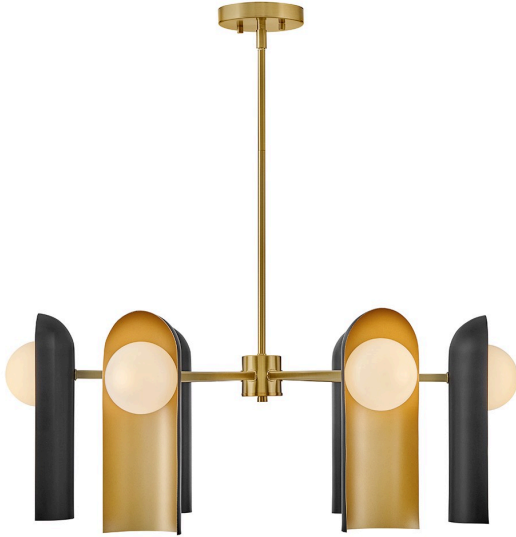

**Kaar 30" Six Lights Medium Single Tier,
 Lacquered Brass / Black**

Product Details

Family:	Kaar
Finish:	Lacquered Brass / Black
Shade:	Cased Opal
Crystal:	
Material:	Steel
Safety Listing:	C-US
Safety Rating:	Dry
Energy Star:	
Energy Efficient:	
ADA:	
Dark Sky:	
Title 20:	
Title 24:	
LED:	Yes

Measurements

Width / Diameter (in):	30.0
Height (in):	12.00
Length (in):	30.00
Weight (lbs.):	9.00
Extension (in):	
Chain:	
Wire:	1 X 72"
Rod:	1-6", 2-12"
Top to Outlet (in):	
Mounting Height (in):	
Canopy:	5.25" Dia.