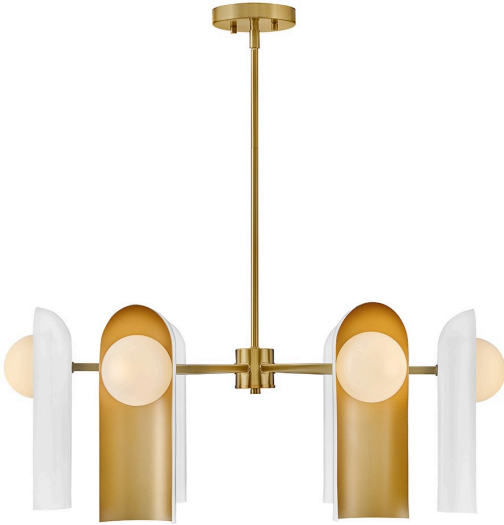

**Kaar 30" Six Lights Medium Single Tier,
 Lacquered Brass / Satin Off-White**

Product Details

Family:	Kaar
Finish:	Lacquered Brass / Satin Off-White
Shade:	Cased Opal
Crystal:	
Material:	Steel
Safety Listing:	C-US
Safety Rating:	Dry
Energy Star:	
Energy Efficient:	
ADA:	
Dark Sky:	
Title 20:	
Title 24:	
LED:	Yes

Measurements

Width / Diameter (in):	30.0
Height (in):	12.00
Length (in):	30.00
Weight (lbs.):	9.00
Extension (in):	
Chain:	
Wire:	1 X 72"
Rod:	1-6", 2-12"
Top to Outlet (in):	
Mounting Height (in):	
Canopy:	5.25" Dia.