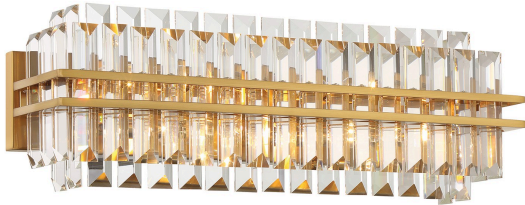

# Hayworth 23.5" Four Light Bath, Aged Brass

## Product Details

Family:	Hayworth
Finish:	Aged Brass
Shade:	
Crystal:	Faceted Cut Crystal
Material:	Steel
Safety Listing:	UL, CUL, CSA
Safety Rating:	Damp
Energy Star:	
Energy Efficient:	
ADA:	
Dark Sky:	
Title 20:	Yes
Title 24:	
LED:	

## Measurements

Width / Diameter (in):	23.50
Height (in):	8.00
Length (in):	6.00
Weight (lbs.):	11.00
Extension (in):	6.00
Chain:	
Wire:	12"
Rod:	
Top to Outlet (in):	
Mounting Height (in):	
Canopy:	23.5"W x 1"D x 4.5"H