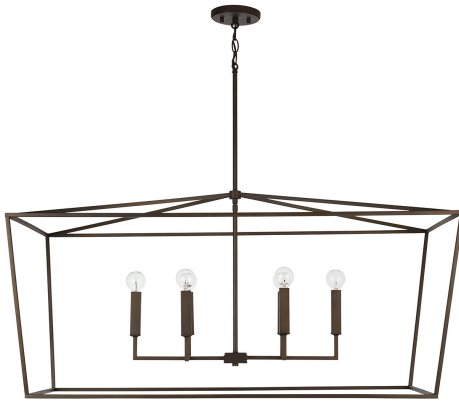

Morgan 42" Six Light Island Pendant, Oil Rubbed Bronze

Product Details

Family:	Morgan
Finish:	Oil Rubbed Bronze
Shade:	
Crystal:	
Material:	Metal
Safety Listing:	Dry
Safety Rating:	UL
Energy Star:	
Energy Efficient:	
ADA:	
Dark Sky:	
Title 20:	
Title 24:	
LED:	

Measurements

Width / Diameter (in):	42.00
Height (in):	20.50
Length (in):	19.75
Weight (lbs.):	10.50
Extension (in):	19.75
Chain:	12"
Wire:	120"
Rod:	
Top to Outlet (in):	
Mounting Height (in):	
Canopy:	5``W x 0.75``H

Lamping

Voltage:	120.00
Bulbs Included:	No
Number of Bulbs:	6
Max Wattage:	60.00
Bulb Type:	G16-1/2
Bulb Base:	E12 Candelabra
Light Source:	Incandescent
Light Output:	
Delivered Lumens:	
Color Temperature:	
CRI:	
Dimmable:	
Beam Spread:	
Rated Average Life:	