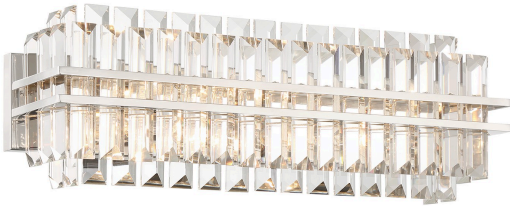

Hayworth 23.5" Four Light Bath, Polished Nickel

Product Details

Family:	Hayworth
Finish:	Polished Nickel
Shade:	
Crystal:	Faceted Cut Crystal
Material:	Steel
Safety Listing:	UL, CUL, CSA
Safety Rating:	Damp
Energy Star:	
Energy Efficient:	
ADA:	
Dark Sky:	
Title 20:	Yes
Title 24:	
LED:	

Measurements

Width / Diameter (in):	23.50
Height (in):	8.00
Length (in):	6.00
Weight (lbs.):	11.00
Extension (in):	6.00
Chain:	
Wire:	12"
Rod:	
Top to Outlet (in):	
Mounting Height (in):	
Canopy:	23.5"W x 1"D x 4.5"H