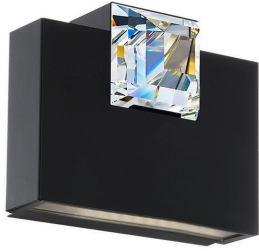

Madison 8.5" LED Wall Sconce, Black

Product Details

Family:	Madison
Finish:	Black
Shade:	
Crystal:	Crystals from Swarovski
Material:	Aluminum frame with Swarovski crystal diffuser
Safety Listing:	ETL
Safety Rating:	Damp
Energy Star:	
Energy Efficient:	
ADA:	
Dark Sky:	
Title 20:	
Title 24:	Yes
LED:	Yes

Measurements

Width / Diameter (in):	8.5
Height (in):	6.50
Length (in):	3.80
Weight (lbs.):	13.00
Extension (in):	4.00
Chain:	
Wire:	
Rod:	
Top to Outlet (in):	
Mounting Height (in):	
Canopy:	5.5"

Lamping