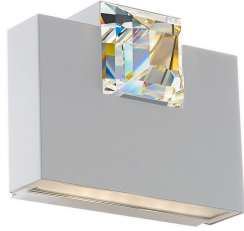

Madison 8.5" LED Wall Sconce, Titanium

Job/Location: _____

Quantity: _____

Notes: _____

Shipping

Carton Width: 9.00
 Carton Height: 8.00
 Carton Length: 21.00
 Carton Weight: 6.00

Product Details

Family:	Madison
Finish:	Titanium
Shade:	
Crystal:	Crystals from Swarovski
Material:	Aluminum frame with Swarovski crystal diffuser
Safety Listing:	ETL
Safety Rating:	Damp
Energy Star:	
Energy Efficient:	
ADA:	
Dark Sky:	
Title 20:	
Title 24:	Yes
LED:	Yes

Measurements

Width / Diameter (in):	8.5
Height (in):	6.50
Length (in):	3.80
Weight (lbs.):	13.00
Extension (in):	4.00
Chain:	
Wire:	
Rod:	
Top to Outlet (in):	
Mounting Height (in):	
Canopy:	5.5"

Lamping