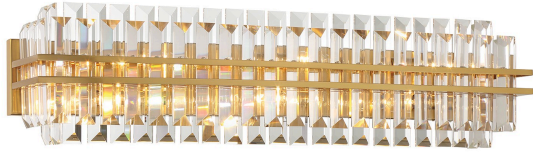

Hayworth 31.5" Six Light Bath, Aged Brass

Product Details

Family:	Hayworth
Finish:	Aged Brass
Shade:	
Crystal:	Faceted Cut Crystal
Material:	Steel
Safety Listing:	UL, CUL, CSA
Safety Rating:	Damp
Energy Star:	
Energy Efficient:	
ADA:	
Dark Sky:	
Title 20:	Yes
Title 24:	
LED:	

Measurements

Width / Diameter (in):	31.50
Height (in):	8.00
Length (in):	6.00
Weight (lbs.):	18.00
Extension (in):	6.00
Chain:	
Wire:	12"
Rod:	
Top to Outlet (in):	
Mounting Height (in):	
Canopy:	31.5"W x 1"D x 4.5"H