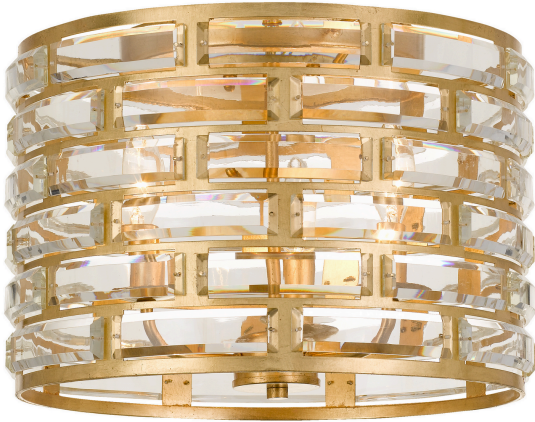

Meryl 15" Three Light Flush Mount, Antique Gold

Product Details

Family:	Meryl
Finish:	Antique Gold
Shade:	
Crystal:	Hand Cut Crystal
Material:	Steel
Safety Listing:	UL, CUL, CSA
Safety Rating:	Damp
Energy Star:	
Energy Efficient:	
ADA:	
Dark Sky:	
Title 20:	Yes
Title 24:	
LED:	

Measurements

Width / Diameter (in):	15.00
Height (in):	10.00
Length (in):	15.00
Weight (lbs.):	11.00
Extension (in):	
Chain:	
Wire:	6"
Rod:	
Top to Outlet (in):	
Mounting Height (in):	
Canopy:	8.75"W x 1"H

Lamping

Voltage:	120.00
Bulbs Included:	No
Number of Bulbs:	3
Max Wattage:	60.00
Bulb Type:	Candelabra
Bulb Base:	E12 Candelabra
Light Source:	
Light Output:	
Delivered Lumens:	
Color Temperature:	
CRI:	
Dimmable:	Yes
Beam Spread:	
Rated Average Life:	