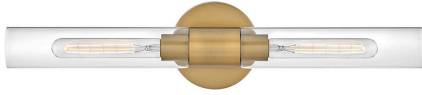

**Berie 5" Two Lights Large Vanity,
 Lacquered Brass**

Product Details

Family:	Berie
Finish:	Lacquered Brass
Shade:	Clear
Crystal:	
Material:	Steel
Safety Listing:	C-US
Safety Rating:	Damp
Energy Star:	
Energy Efficient:	
ADA:	Yes
Dark Sky:	
Title 20:	
Title 24:	
LED:	Yes

Measurements

Width / Diameter (in):	24.0
Height (in):	5.25
Length (in):	3.75
Weight (lbs.):	2.46
Extension (in):	3.75
Chain:	
Wire:	
Rod:	
Top to Outlet (in):	12.00
Mounting Height (in):	
Canopy:	5.25" Dia.

Lamping

Voltage:	120.00
Bulbs Included:	No
Number of Bulbs:	2
Max Wattage:	12.00
Bulb Type:	E26
Bulb Base:	Medium
Light Source:	LED
Light Output:	
Delivered Lumens:	
Color Temperature:	
CRI:	
Dimmable:	Yes
Beam Spread:	
Rated Average Life:	