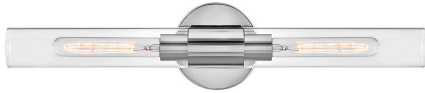

Berie 5" Two Lights Large Vanity, Chrome

Product Details

Family:	Berie
Finish:	Chrome
Shade:	Clear
Crystal:	
Material:	Steel
Safety Listing:	C-US
Safety Rating:	Damp
Energy Star:	
Energy Efficient:	
ADA:	Yes
Dark Sky:	
Title 20:	
Title 24:	
LED:	Yes

Measurements

Width / Diameter (in):	24.0
Height (in):	4.50
Length (in):	3.75
Weight (lbs.):	2.46
Extension (in):	3.75
Chain:	
Wire:	
Rod:	
Top to Outlet (in):	12.00
Mounting Height (in):	
Canopy:	5.25" Dia.

Lamping

Voltage:	120.00
Bulbs Included:	No
Number of Bulbs:	2
Max Wattage:	12.00
Bulb Type:	E26
Bulb Base:	Medium
Light Source:	LED
Light Output:	
Delivered Lumens:	
Color Temperature:	
CRI:	
Dimmable:	Yes
Beam Spread:	
Rated Average Life:	